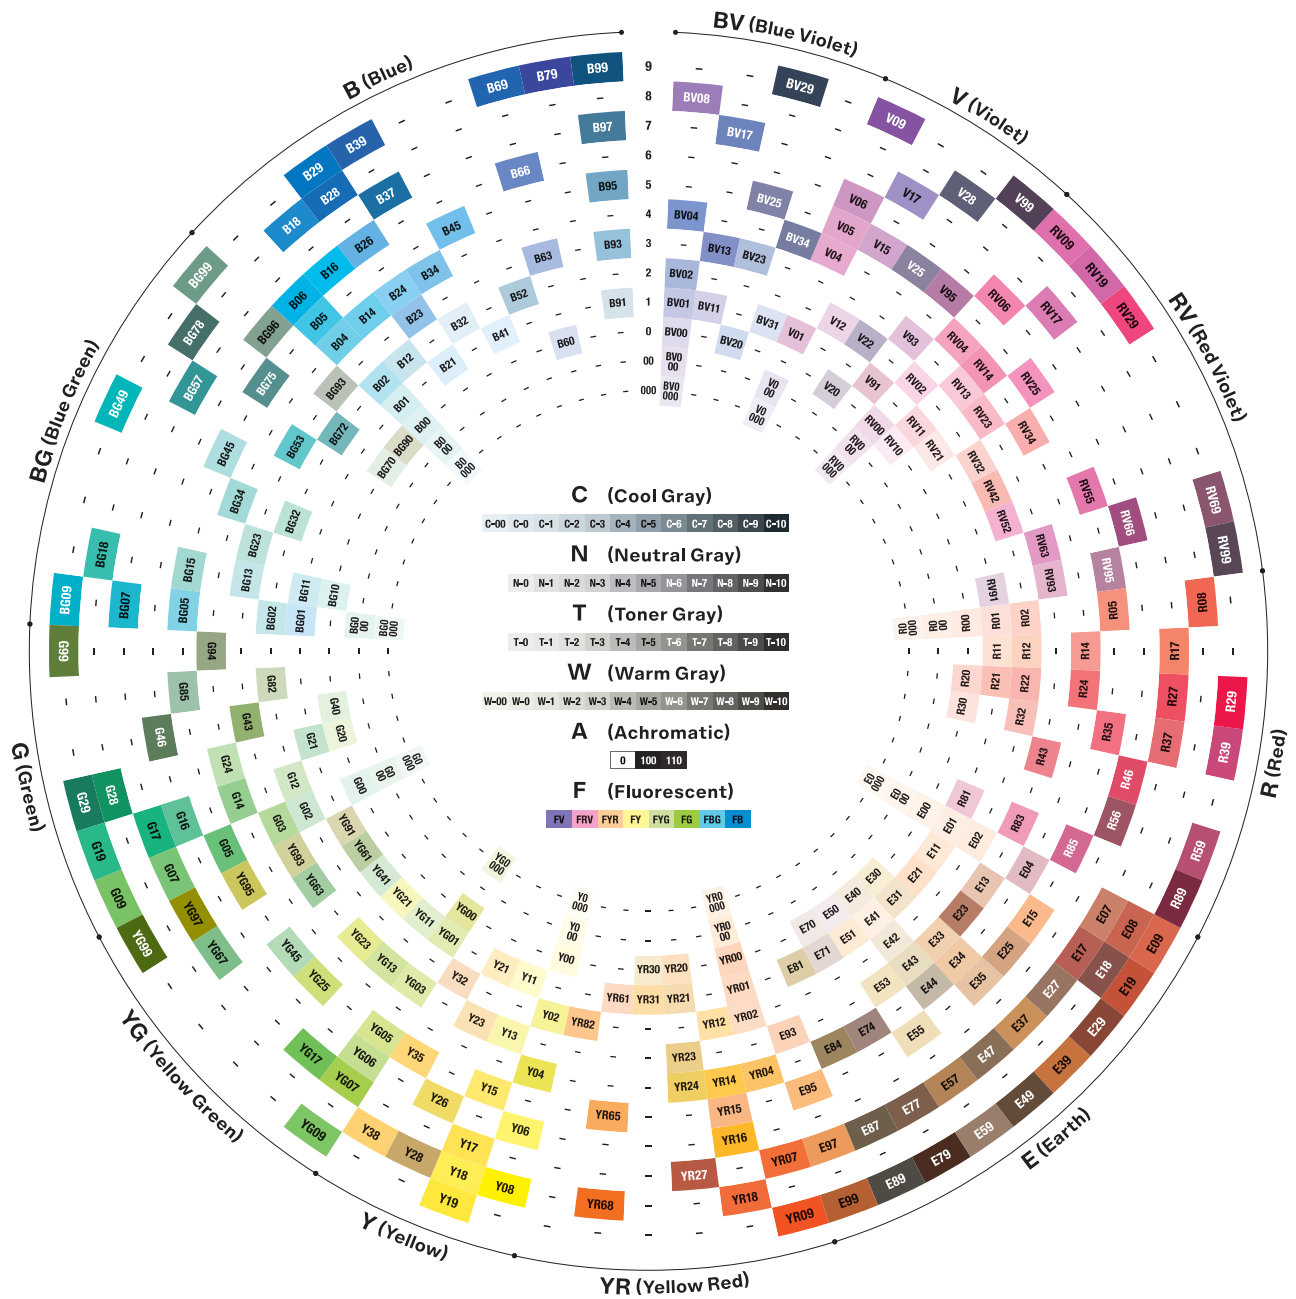

COPIC COLOR SYSTEM

COPIC colors are organized in our iconic “COPIC Color System”, which allows you to intuitively choose the colors you want.

1
BV02
Prune
4

- ① Color Family.....Rough hue
- ② Blending Group.....Refers to color saturation
- ③ Intensity Value.....Refers to color brightness
- ④ Color Names