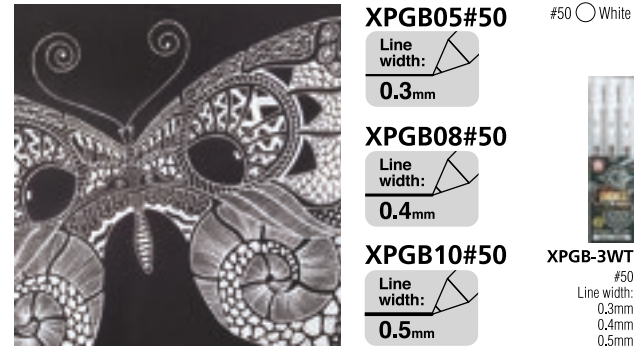

XPGB-12MT #551 #553 #554 #519 #520 #522 #524 #526 #529 #536 #543 #549

XPGB-3CH2 #551 #553 08#50

White Opaque white ink outstanding on dark colored paper