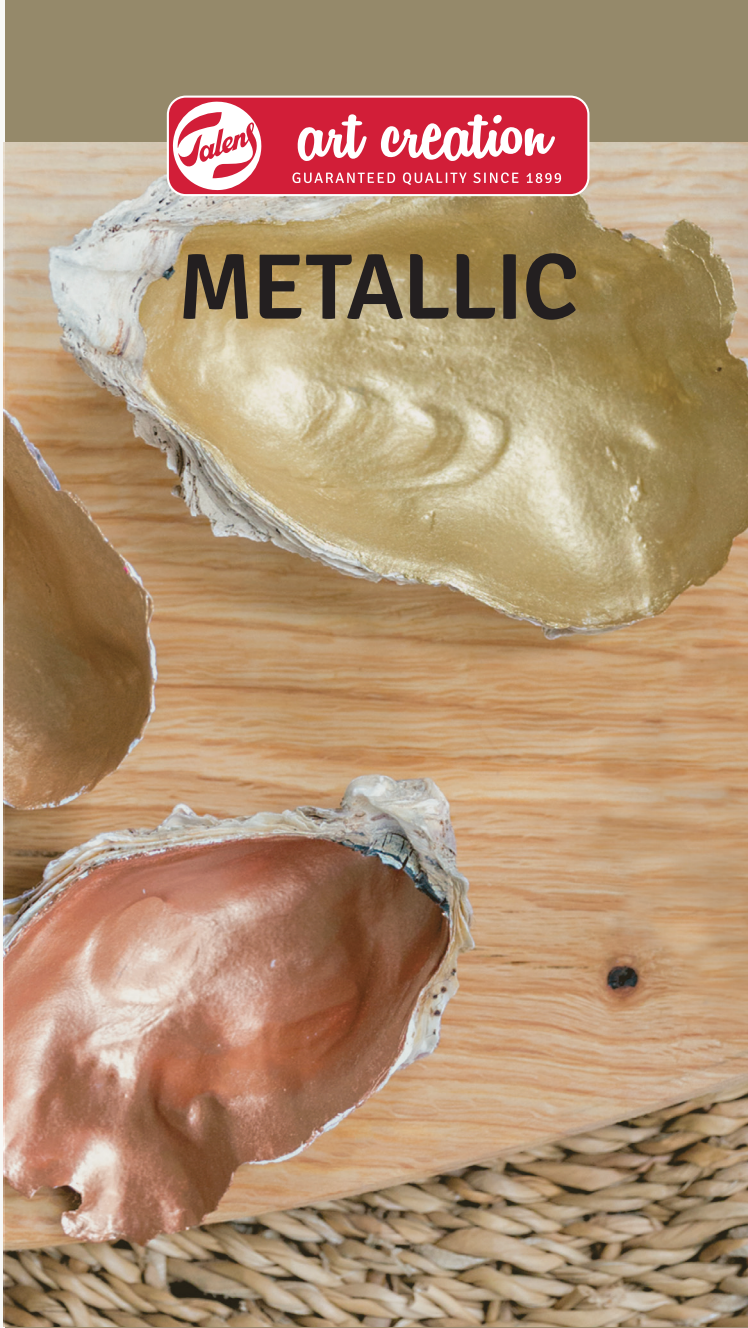

Talens Art Creation Metallic is suitable for almost all grounds, such as paper, polystyrene foam, wood, plaster, concrete as well as natural materials such as stone, shells and feathers. The metallic paint is only suitable for interior use.

Mother-of-pearl 8500

Bubbly champagne 2029

Shiny silver 8015

Lead grey 8018

Greenish pewter 8017

White gold 8005

Lemon gold 8010

Light gold 8001

Classy gold 8020

Dark gold 8003

Antique gold 8009

Warm copper 8016

METALLIC

Whether you are a professional artist, creative hobbyist or do-it-yourself enthusiast, experienced or inexperienced, Talens Art Creation offers you excellent products to stimulate your creativity.

But the essential ingredient is joy.

Metallic is available in a **30 ml** packaging. There are as many as **12 different metallic colours**.

For the artist in you.

Create something special!

Metallic paint allows you to create shiny, metal-like effects. Small details become more noticeable and you can give attractive accents to grounds and objects. The sheen is a real eye-catcher in gold and silver tints, as well as lead, copper and bronze colours. Dare to try and create your own style.